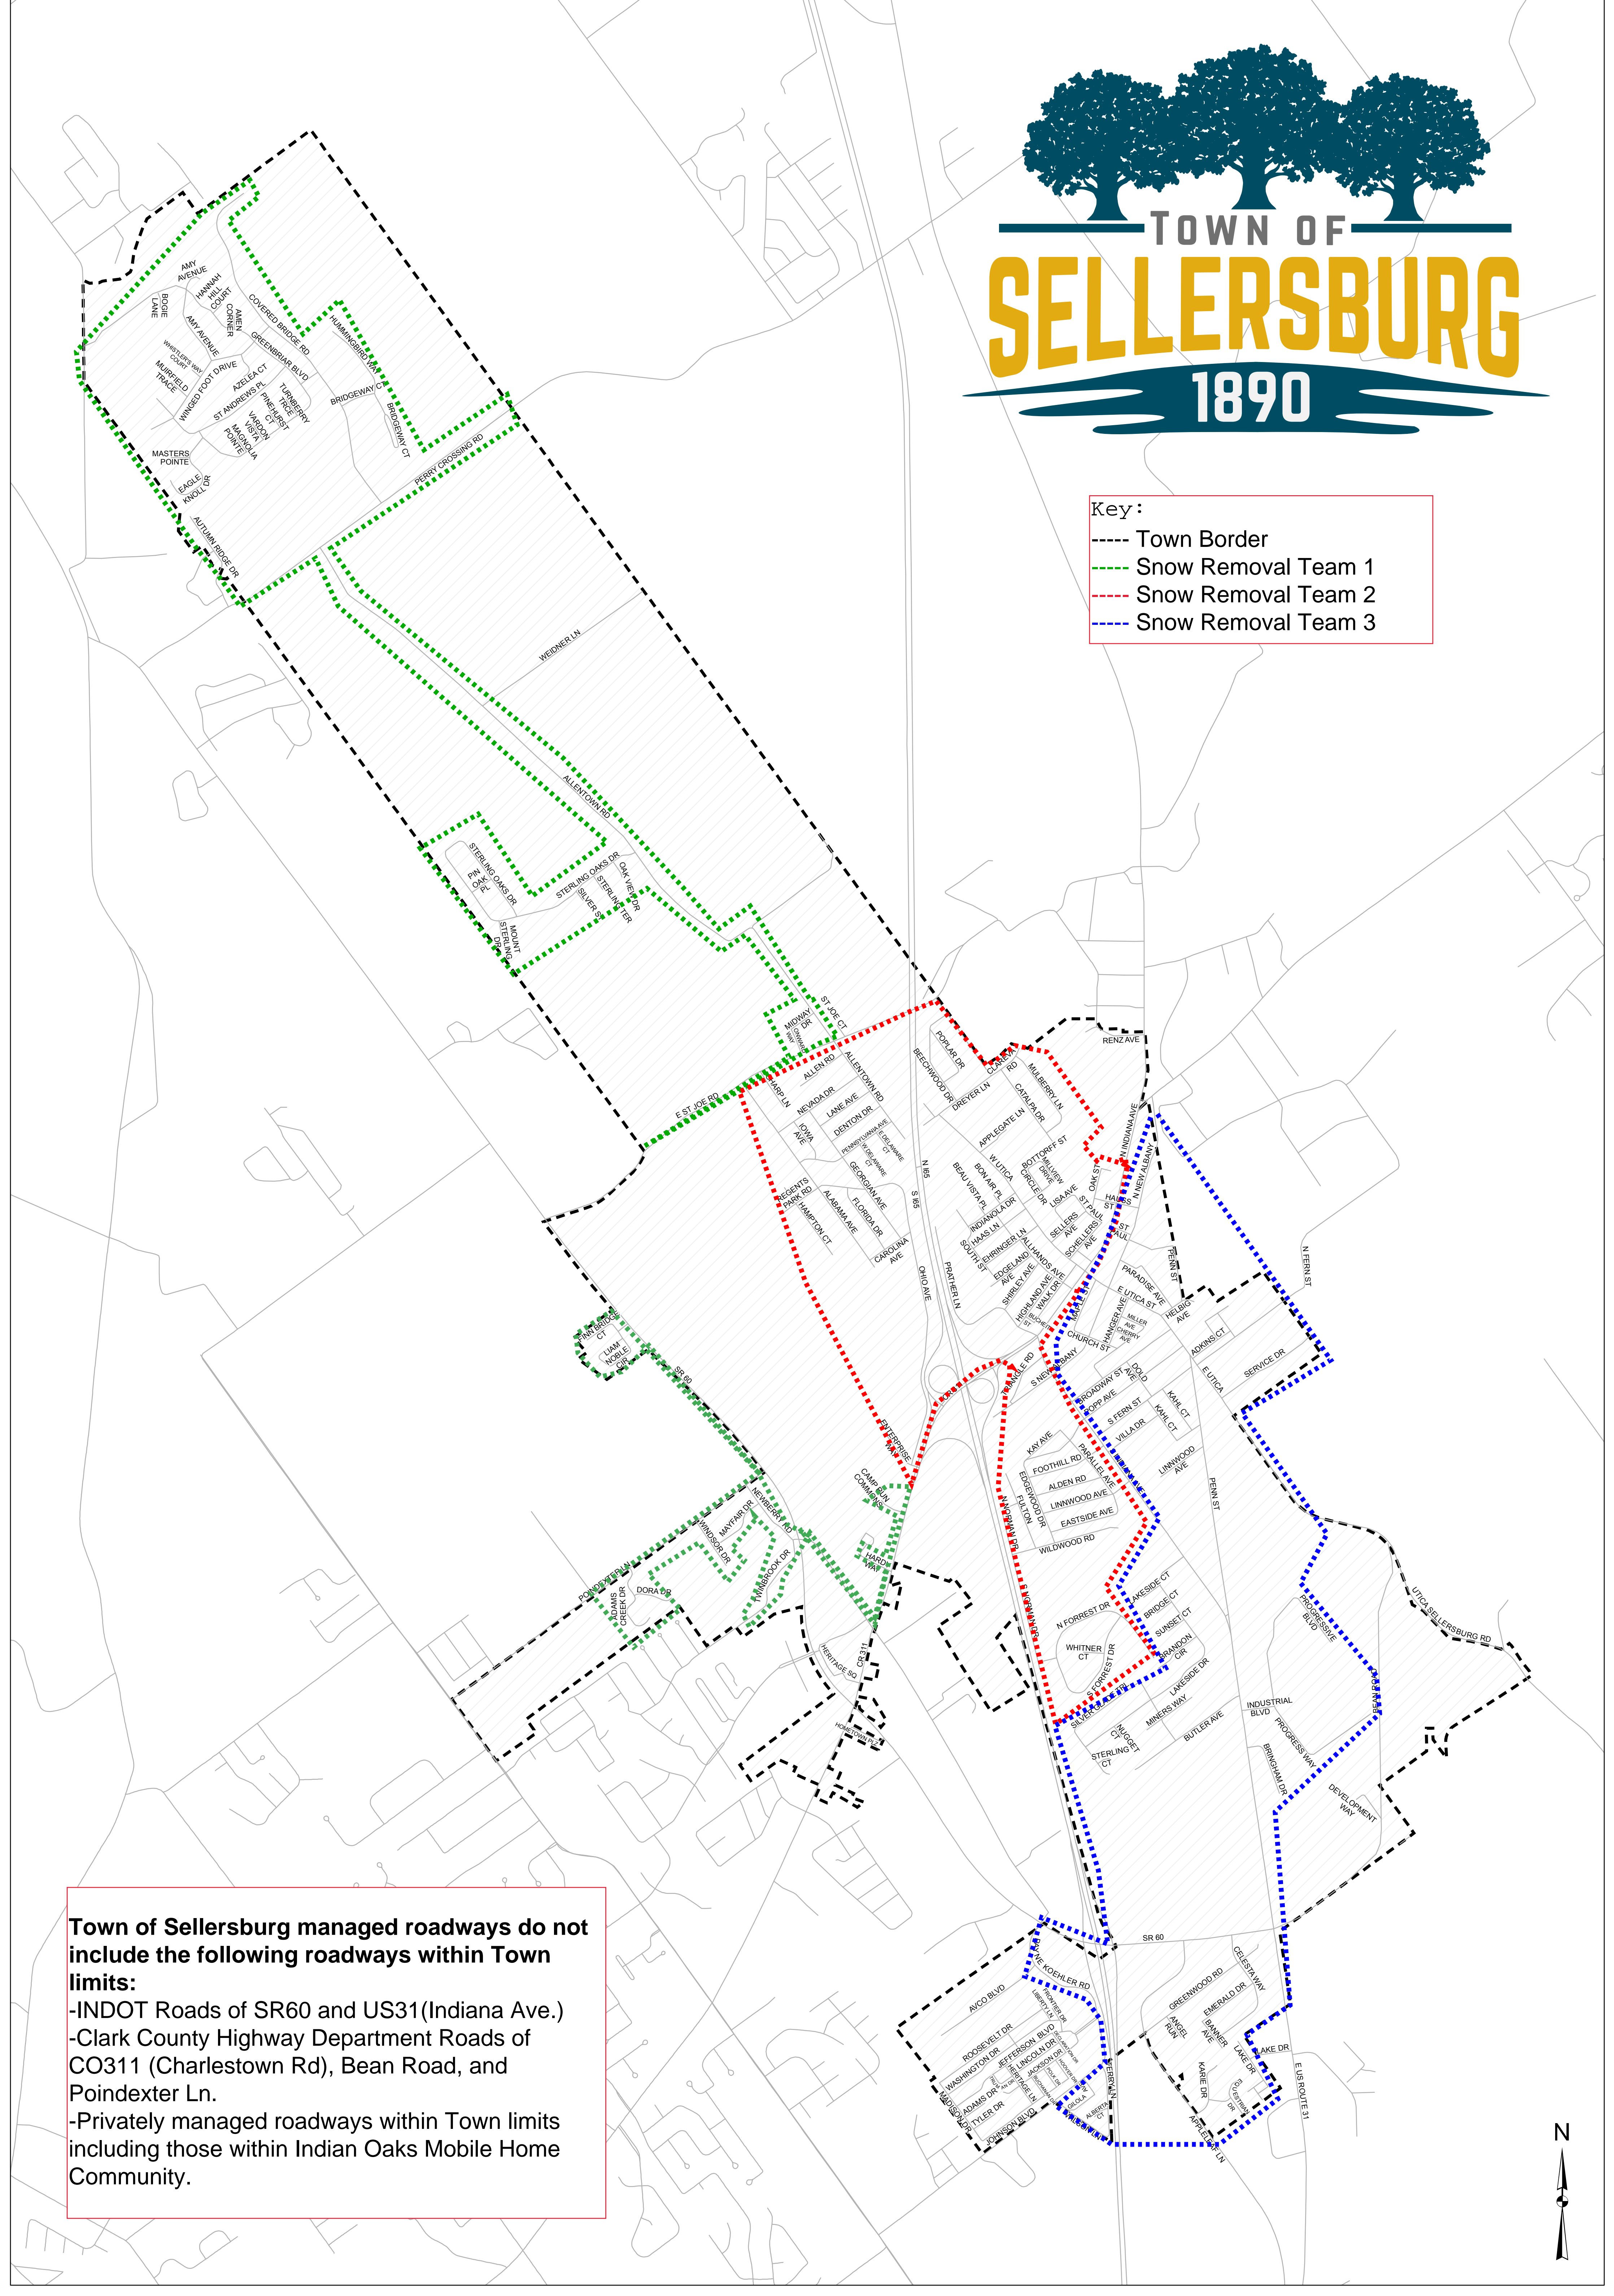

Key:

- Town Border
- Snow Removal Team 1
- Snow Removal Team 2
- Snow Removal Team 3

Town of Sellersburg managed roadways do not include the following roadways within Town limits:

- INDOT Roads of SR60 and US31(Indiana Ave.)
- Clark County Highway Department Roads of CO311 (Charlestown Rd), Bean Road, and Poindexter Ln.
- Privately managed roadways within Town limits including those within Indian Oaks Mobile Home Community.

Snow Routes